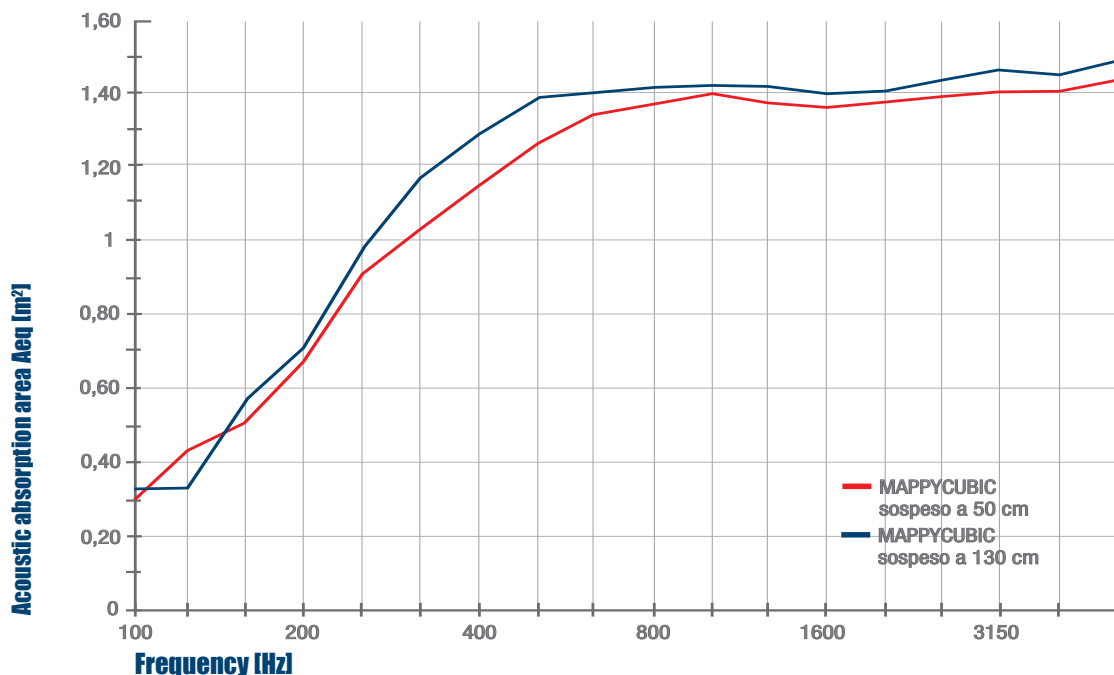

Acoustic data

FREQ.(Hz)	Aeq 50 cm	Aeq 130 cm
100	0,30	0,33
125	0,43	0,33
160	0,51	0,57
200	0,67	0,71
250	0,91	0,98
315	1,03	1,16
400	1,14	1,29
500	1,26	1,39
630	1,34	1,40
800	1,37	1,42
1000	1,40	1,42
1250	1,37	1,42
1600	1,36	1,40
2000	1,37	1,41
2500	1,39	1,44
3150	1,40	1,46
4000	1,40	1,45
5000	1,43	1,49